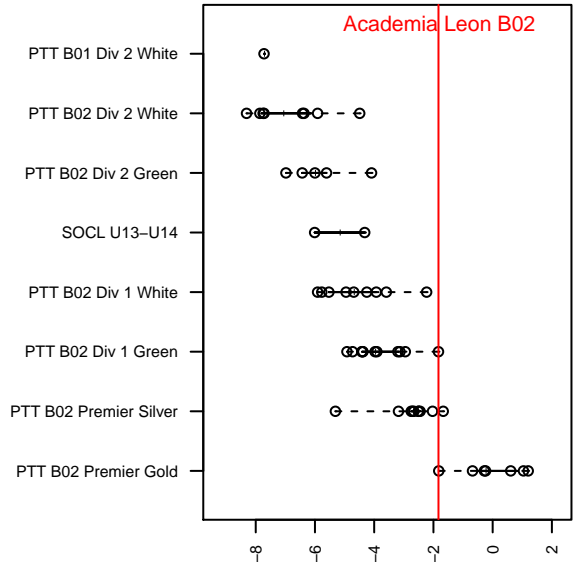

## Academia Leon B02

Academia Leon FC  
 Beaverton, OR  
 B02 total strength=1067  
 attack=2.69 defense=2.36  
 fall league = PTT B02 Div 1 Green  
 spr league = Spr OYS B02 Div 1 Green  
 notes= ALFC

alt names used:  
 Academia Leon B02  
 ALFC 02  
 Academia Leon FC 02B  
 Academia Leon FC 02B  
 Academia Leon FC 02B

Venues played:  
 2015 Clash At the Border Gold U13  
 2015 Beaverton Cup BU13 Silver  
 2015 Mt Hood Challenge U13  
 2015 PTT B02 Division 1 Green  
 2015 OYS Presidents Cup B02  
 2015 Spr OYS B02 Division 1 Green

**attack and defense variance (black dot)  
relative to other teams  
and top 10 in region**

**attack and defense rating  
relative to others at age  
and all opponents in last 13 months**

**Performance relative to 13 month average**